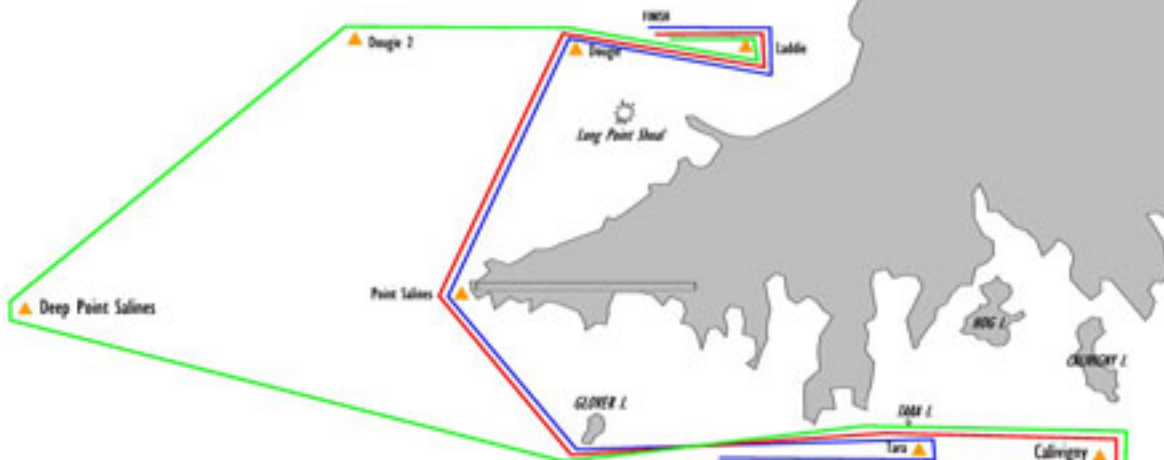

Course D3 Green
Start: Tara to port: Glovers Island to stbd:
Deep Point Saline to port: Glovers Island to port:
Tara to port: Finish

Grenada Sailing Association
Course D
South Coast Race

Course D1

Course D2

Course D3

N.B. Porpoises Shoal shall rank as an obstruction.

Starting Area Location: South of True Blue Bay & East of Glover Island

Course E1 Blue
Start: Tara to Port:
Glovers Island to Stbd.:
Point Saline to Stbd.:
Dougie to Stbd.:
Laddie to Port:
Finish

Course E2 Red
Start:
Calivigny to Port:
Glovers Island to Stbd.:
Point Saline to Stbd.:
Dougie to Stbd.:
Laddie to Port:
Finish

Course E3 Green
Start:
Calivigny to Port:
Glovers Island to Stbd.:
Deep Point Saline to stbd.:
Dougie 2 to Stbd.:
Laddie to Port:
Finish

Grenada Sailing Association
Course E
South Coast to Grand Anse

N.B. Long Point Shoal & the Porpoises shall rank as an obstruction.

Grenada Sailing Association
Course F
St George's to True Blue Pursuit

Starting Area Location:
St George's Harbour