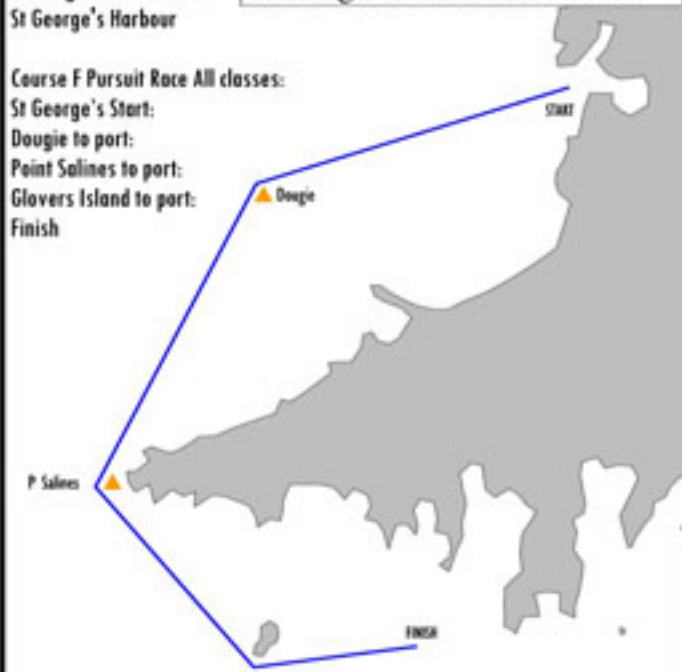

Course D3

N.B. Porpoises Shoal shall rank as an obstruction.

Starting Area Location: South of True Blue Bay & East of Glover Island

Course E1 Blue
Start: Tara to Port:
Glovers Island to Stbd.:
Point Saline to Stbd.:
Dougie to Stbd.:
Laddie to Port:
Finish

Course E2 Red
Start:
Calivigny to Port:
Glovers Island to Stbd.:
Point Saline to Stbd.:
Dougie to Stbd.:
Laddie to Port:
Finish

Course E3 Green
Start:
Calivigny to Port:
Glovers Island to Stbd.:
Deep Point Saline to stbd.:
Dougie 2 to Stbd.:
Laddie to Port:
Finish

Grenada Sailing Association
Course E
South Coast to Grand Anse

N.B. Long Point Shoal & the Porpoises shall rank as an obstruction.

Grenada Sailing Association
Course F
St George's to True Blue Pursuit

Starting Area Location:
St George's Harbour

Course F Pursuit Race All classes:
St George's Start:
Dougie to port:
Point Salines to port:
Glovers Island to port:
Finish

Starting Area Location: Grand Anse Bay

Grenada Sailing Association
Course G
Grand Anse Triangle